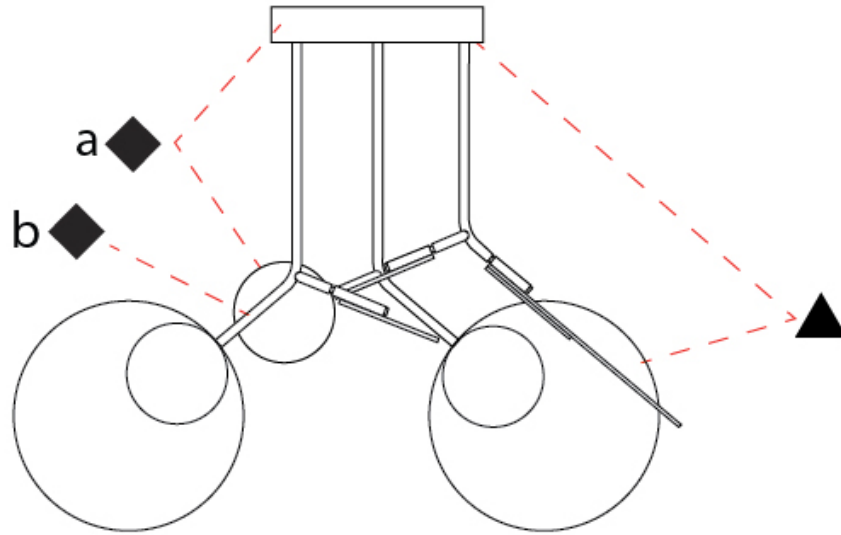

BALLON SUSPENSION

D71034-

PROJECT
TYPE
SPECIFIER
QUANTITY
DATE

D