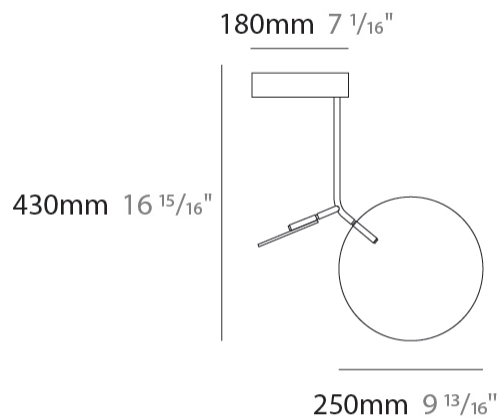

BALLON SUSPENSION

D71031-

base number   Finish   Finish
Options   Options

1. To build a product code in our configurator select the specify button on the base model # product page
2. To build a manual product code on this datasheet choose from the options listed below in blue font and add the suffix to the base model #

GENERAL

Series: Ballon
Brand: Tunto
Division: Design
Mounting Type: Suspension
Mounting Location: Ceiling
Subcategory: Pendant

PHYSICAL

Shape: Abstract
Width (mm): 390
Width (in): 15 ³/₈
Height (mm): 430
Height (in): 16 ¹⁵/₁₆
Light Distribution: Direct
Diffuser: Opal - PMMA with Small Panel
Fixture Finish: [WAL / OAK / BLK / WHI / GWI / GBK](#)
Holder Finish: [WHI / BLK / GWI / GBK](#)
Fixture Material: Metal / Wood

ELECTRICAL

Lamp Type: LED
Total Output Wattage (W): 12.6
Dimming: Tri-Mode (Non-Dimming and Phase Dimming (120Vac only) and 0-10V Dimming)
Driver Included: Yes
Driver Location: Integrated
Driver Type: Constant Current - Universal
Driver Class: Class 2
Input Voltage (V): 120 - 277
Constant Current (MA): 700

LED

Number of LEDs: 2
Color Temperature (°K): 3000
Max. Delivered Lumen (lm): 500
CRI: >85 CRI
Lamp Life (hrs): 50000

OPTICAL

Adjustability: Rotational 330°

RATINGS AND CERTIFICATIONS

Certified By: Certified for North American Standards
IP rating: IP20

PROJECT _____
TYPE _____
SPECIFIER _____
QUANTITY _____
DATE _____