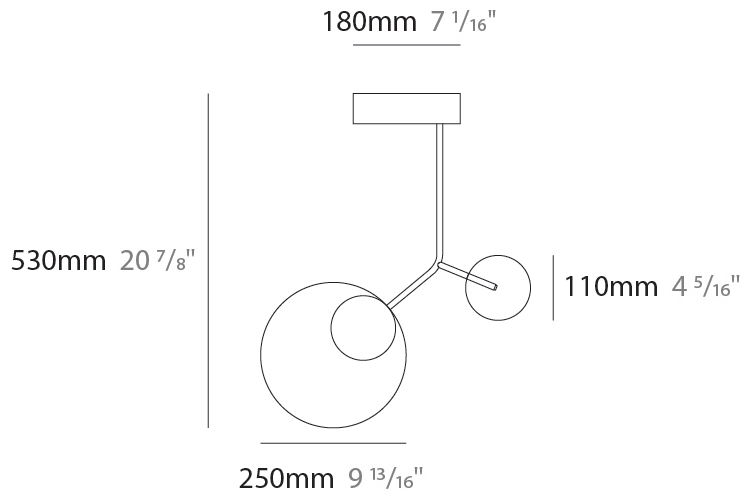

BALLON SUSPENSION

D71032- _____ - _____

base number   Finish Options   Finish Options

1. To build a product code in our configurator select the specify button on the base model # product page
2. To build a manual product code on this datasheet choose from the options listed below in blue font and add the suffix to the base model #

GENERAL

Series: Ballon
Brand: Tunto
Division: Design
Mounting Type: Suspension
Mounting Location: Ceiling
Subcategory: Pendant

PHYSICAL

Shape: Abstract
Width (mm): 390
Width (in): 15 ³/₈
Height (mm): 530
Height (in): 20 ⁷/₈
Light Distribution: Direct
Diffuser: Opal - PMMA with Small Panel
Fixture Finish: [WAL / OAK / BLK / WHI / GWI / GBK](#)
Holder Finish: [WHI / BLK / GWI / GBK](#)
Fixture Material: Metal / Wood

ELECTRICAL

Lamp Type: LED
Total Output Wattage (W): 12.6
Dimming: Tri-Mode (Non-Dimming and Phase Dimming (120Vac only) and 0-10V Dimming)
Driver Included: Yes
Driver Location: Integrated
Driver Type: Constant Current - Universal
Driver Class: Class 2
Input Voltage (V): 120 - 277
Constant Current (MA): 700

LED

Number of LEDs: 2
Color Temperature (°K): 3000
Max. Delivered Lumen (lm): 500
CRI: >85 CRI
Lamp Life (hrs): 50000

OPTICAL

Adjustability: Rotational 330°

RATINGS AND CERTIFICATIONS

Certified By: Certified for North American Standards
IP rating: IP20

PROJECT	_____
TYPE	_____
SPECIFIER	_____
QUANTITY	_____
DATE	_____