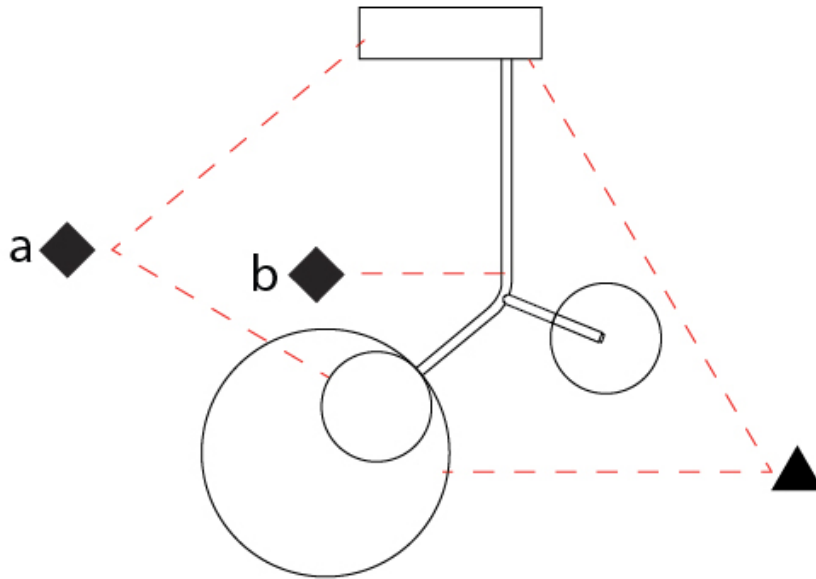

BALLON SUSPENSION

D71032-

PROJECT	_____
TYPE	_____
SPECIFIER	_____
QUANTITY	_____
DATE	_____

D